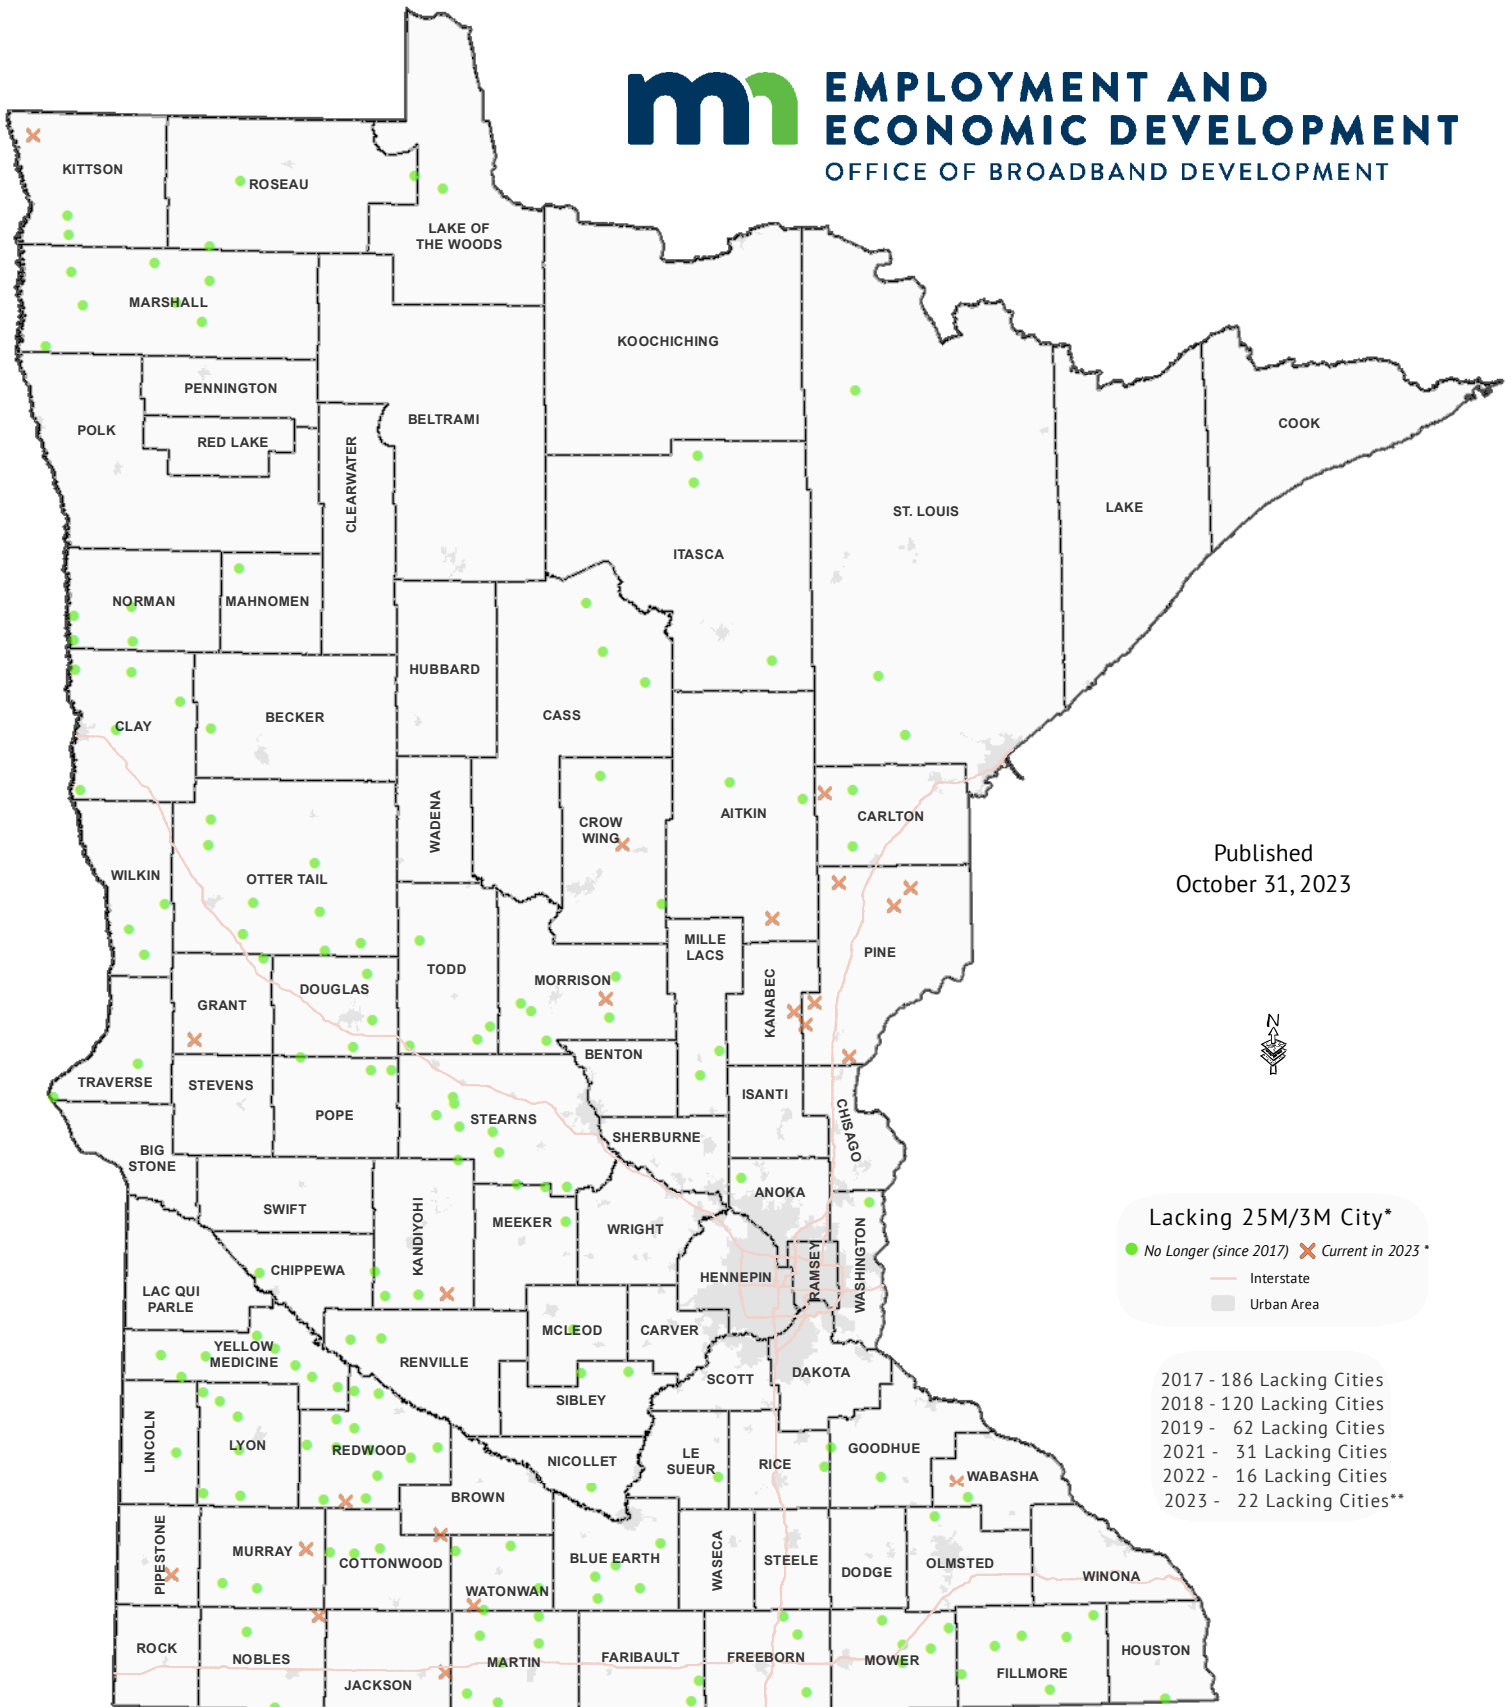

MINNESOTA CITIES LACKING WIRELINE BROADBAND OF AT LEAST 25 MBPS DOWNLOAD/3 MBPS UPLOAD

*Unserviced cities portrayed are those that have less than 50% availability by residential locations. **See supplemental list for cause of increase.