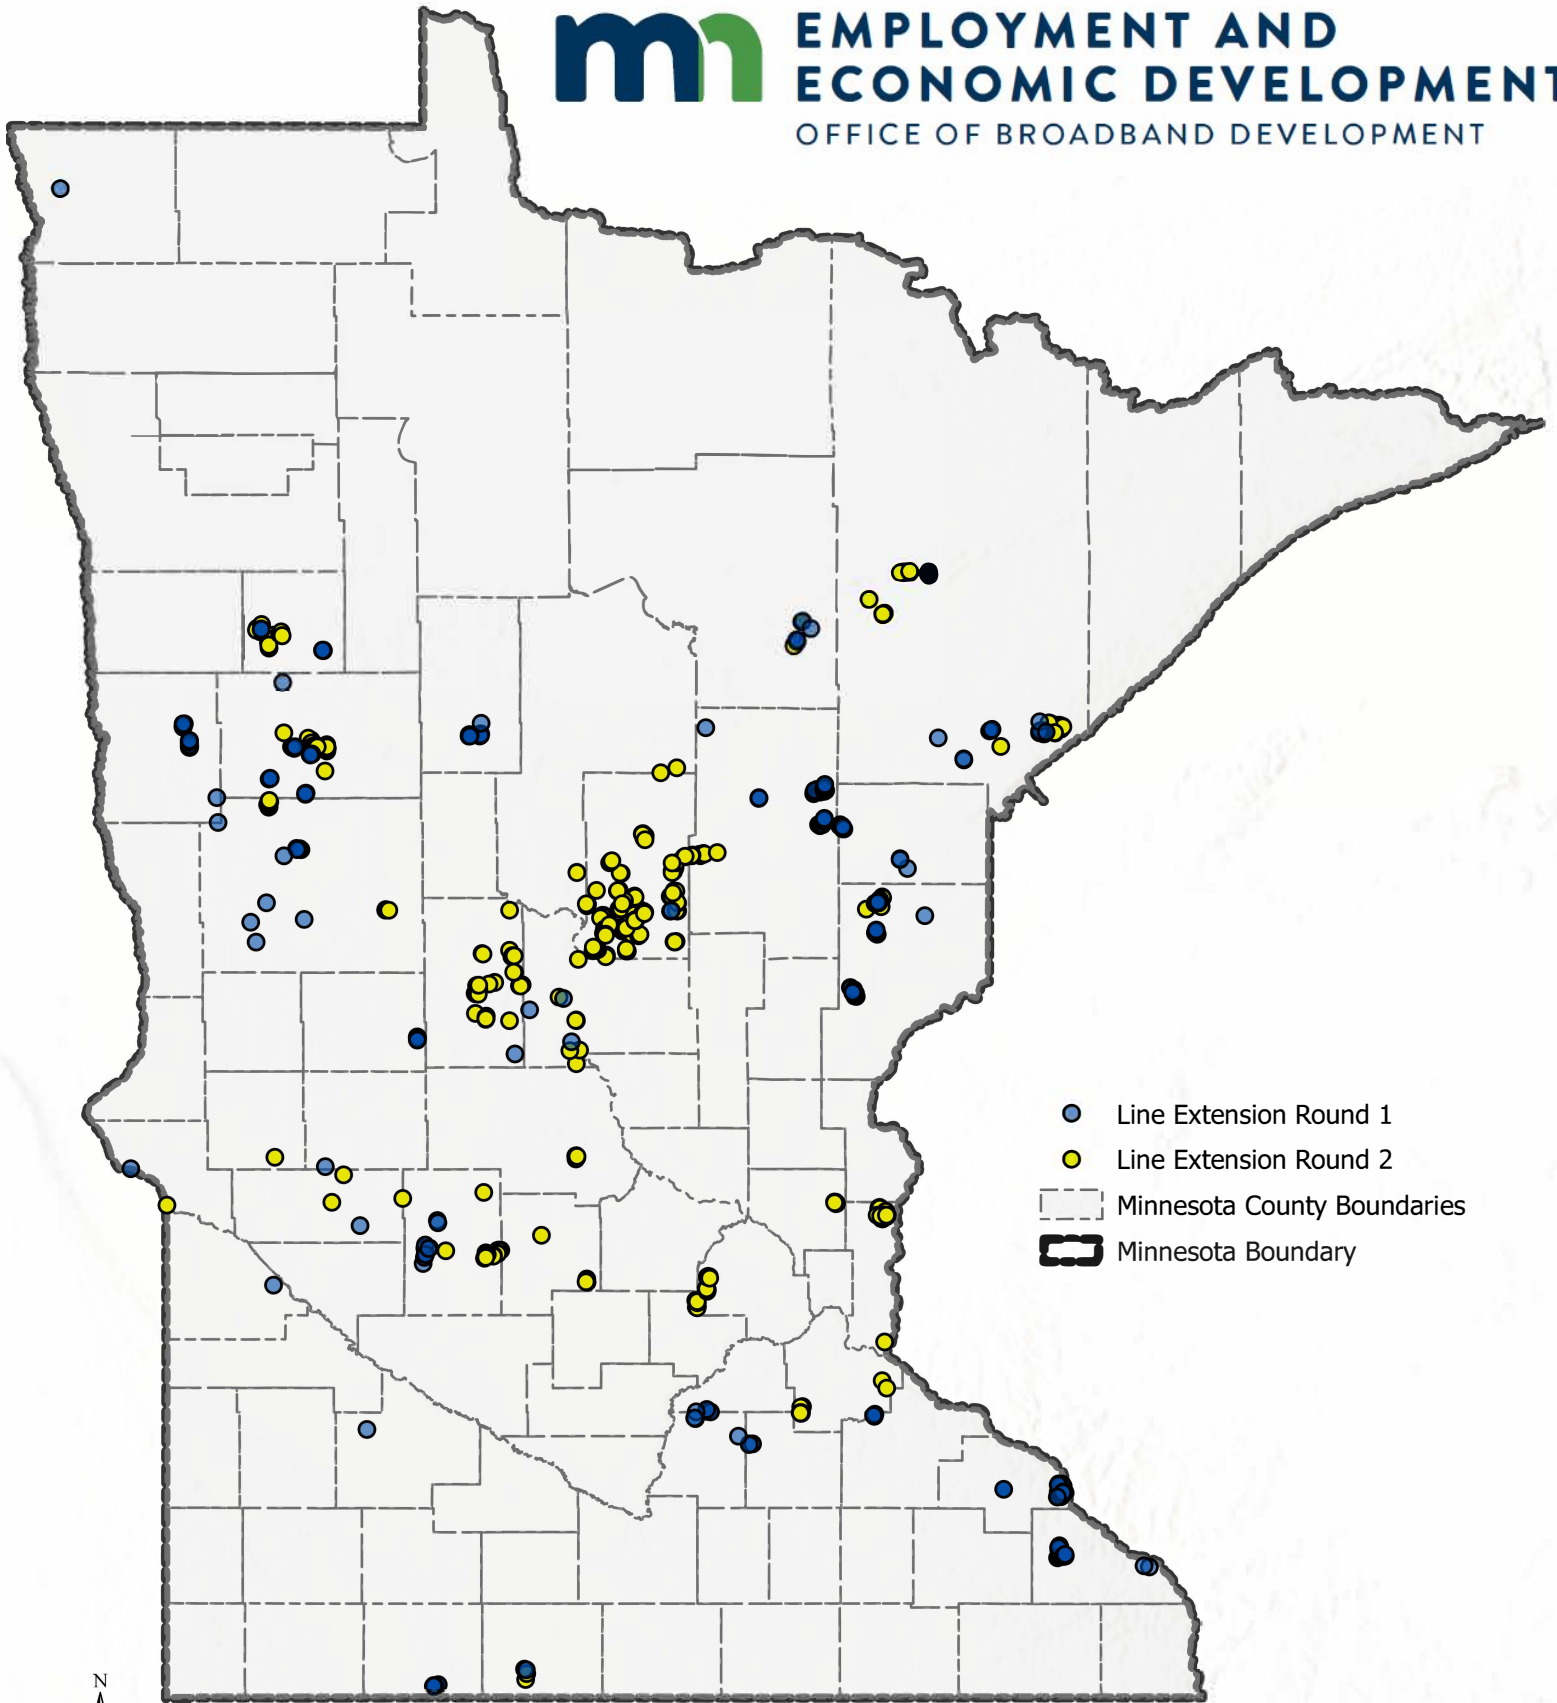

# Line Extension Round 1 & 2 Awarded Locations

**mn** EMPLOYMENT AND  
ECONOMIC DEVELOPMENT  
OFFICE OF BROADBAND DEVELOPMENT

- Line Extension Round 1
- Line Extension Round 2
- Minnesota County Boundaries
- Minnesota Boundary

0 50 100 200 Miles

© Copyright 2024, State of Minnesota, St. Paul, MN

Esri, CGIAR, USGS