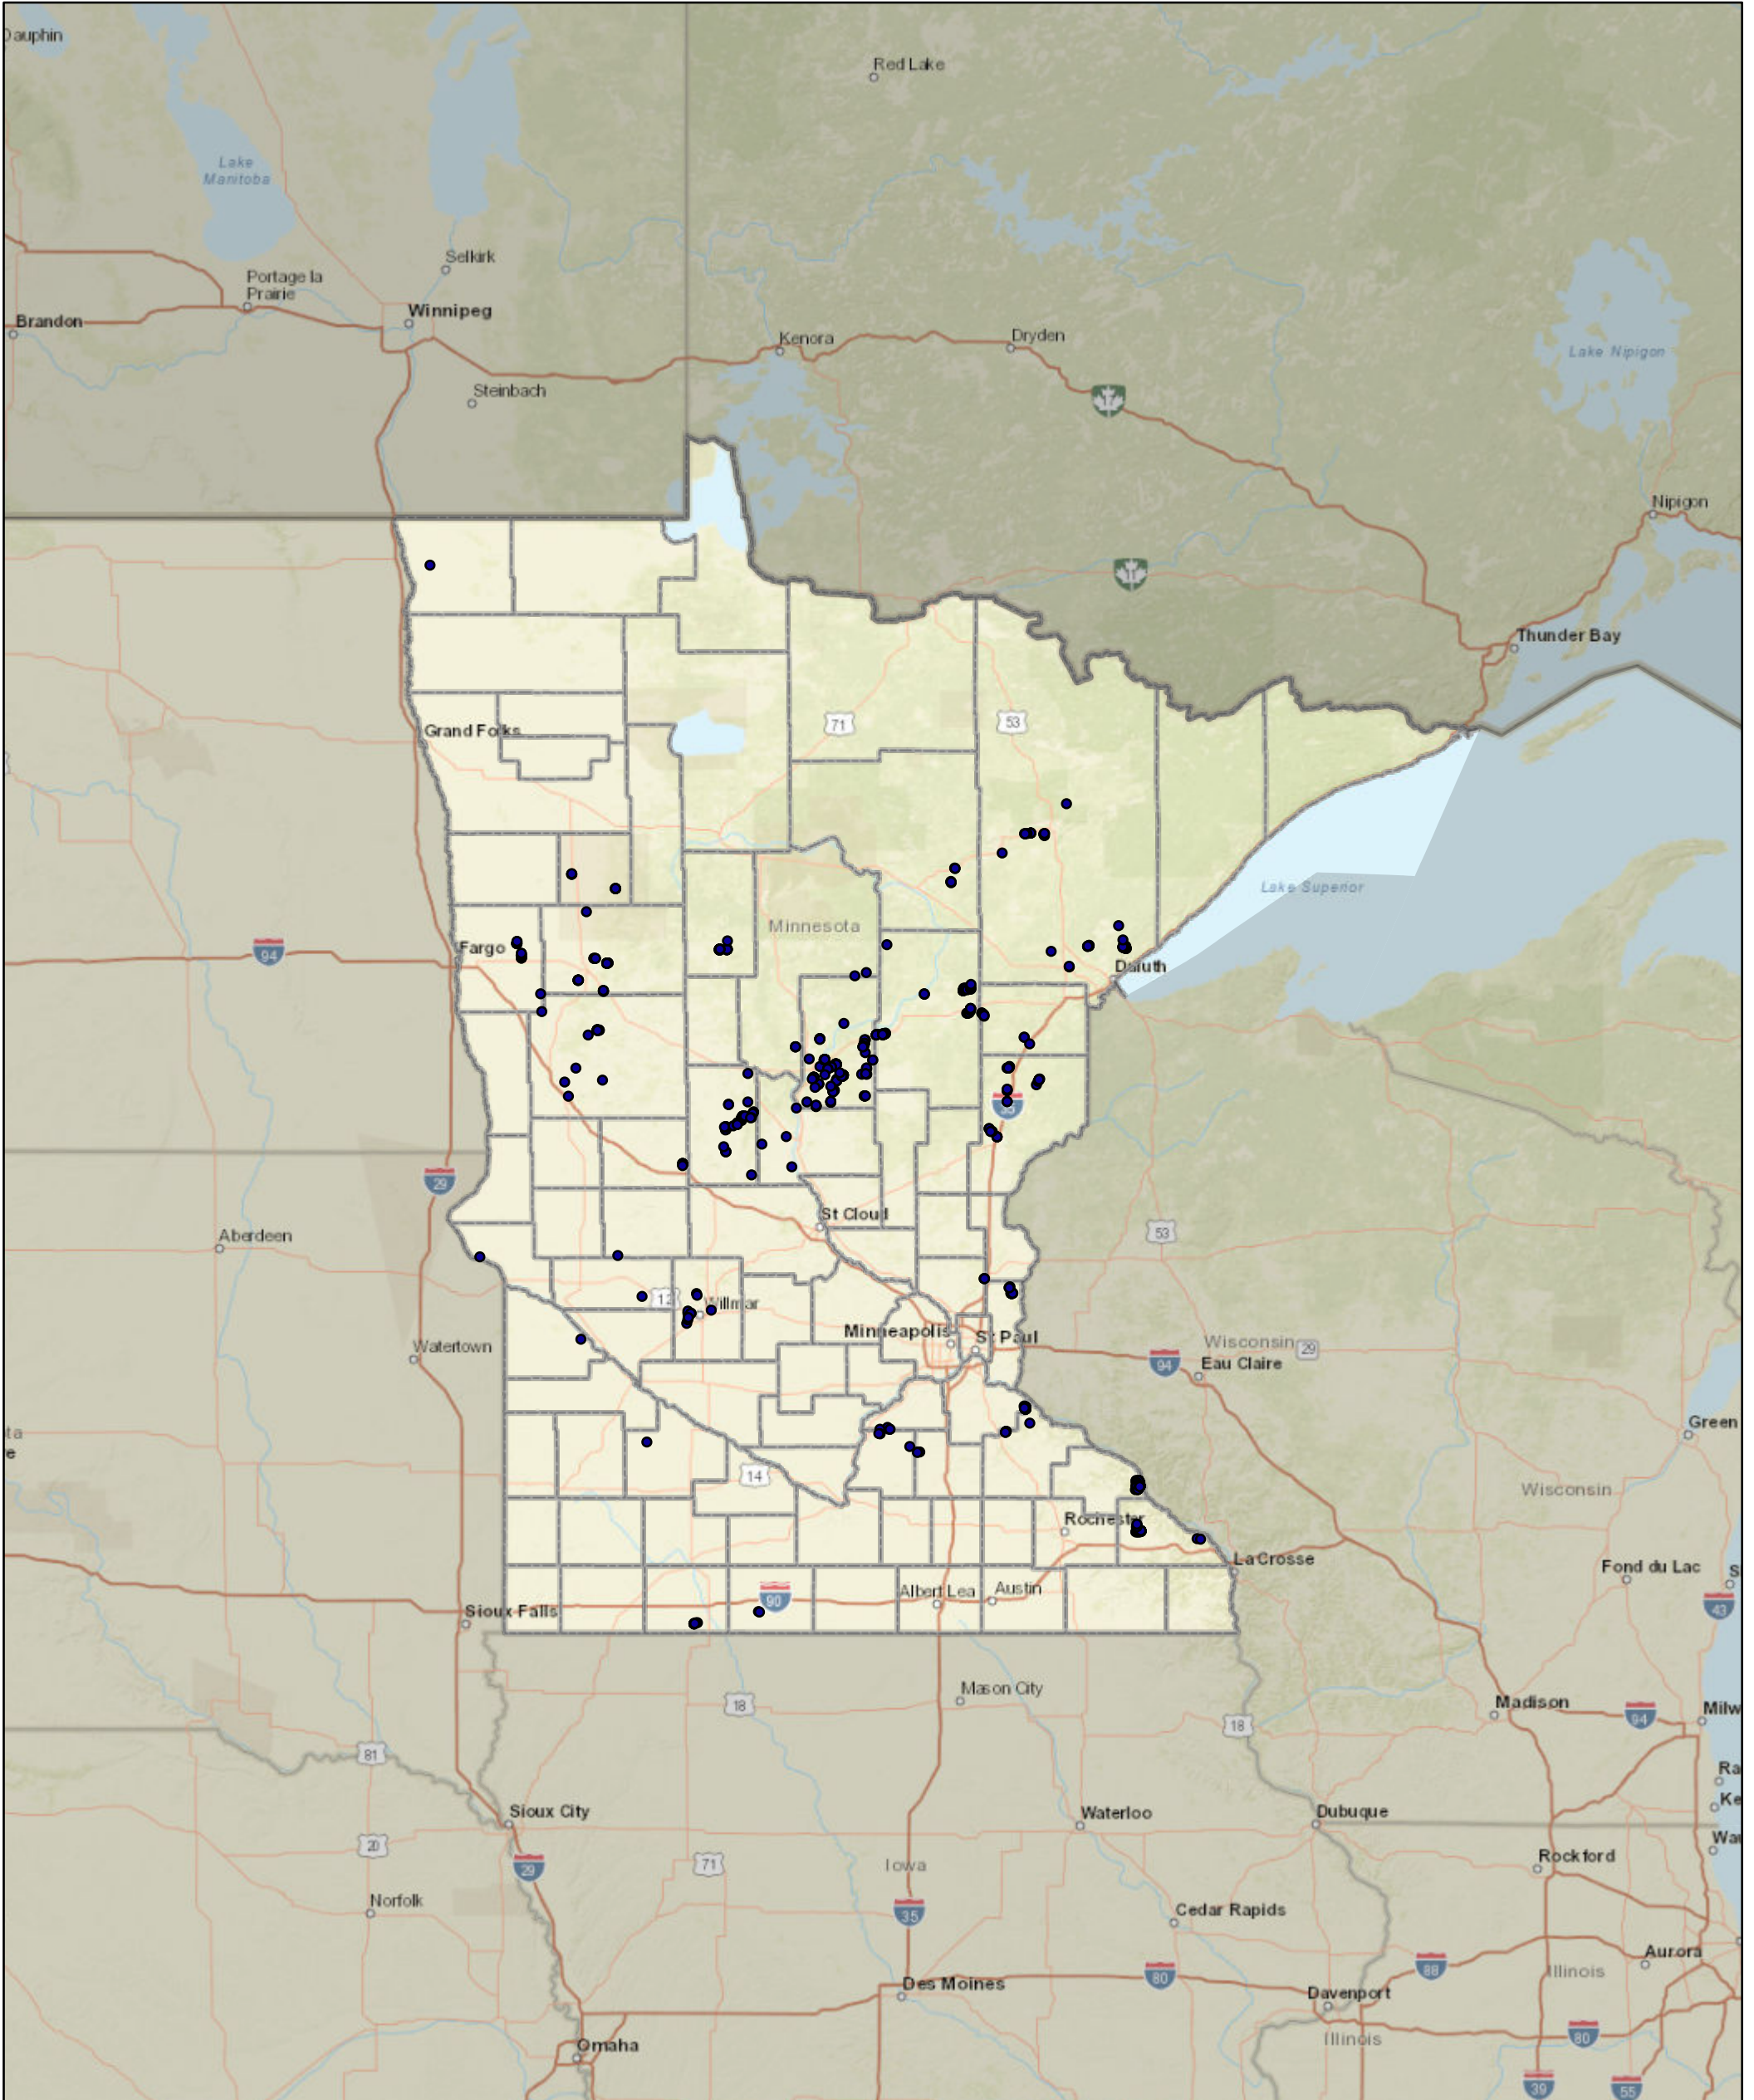

Round 1 Minnesota Line Extension Locations

11/9/2023, 1:42:12 AM

- Round 1 Locations
- ▭ County Boundaries

1:4,989,082

Connected Nation, Esri, HERE, Garmin, NGA, USGS, NPS