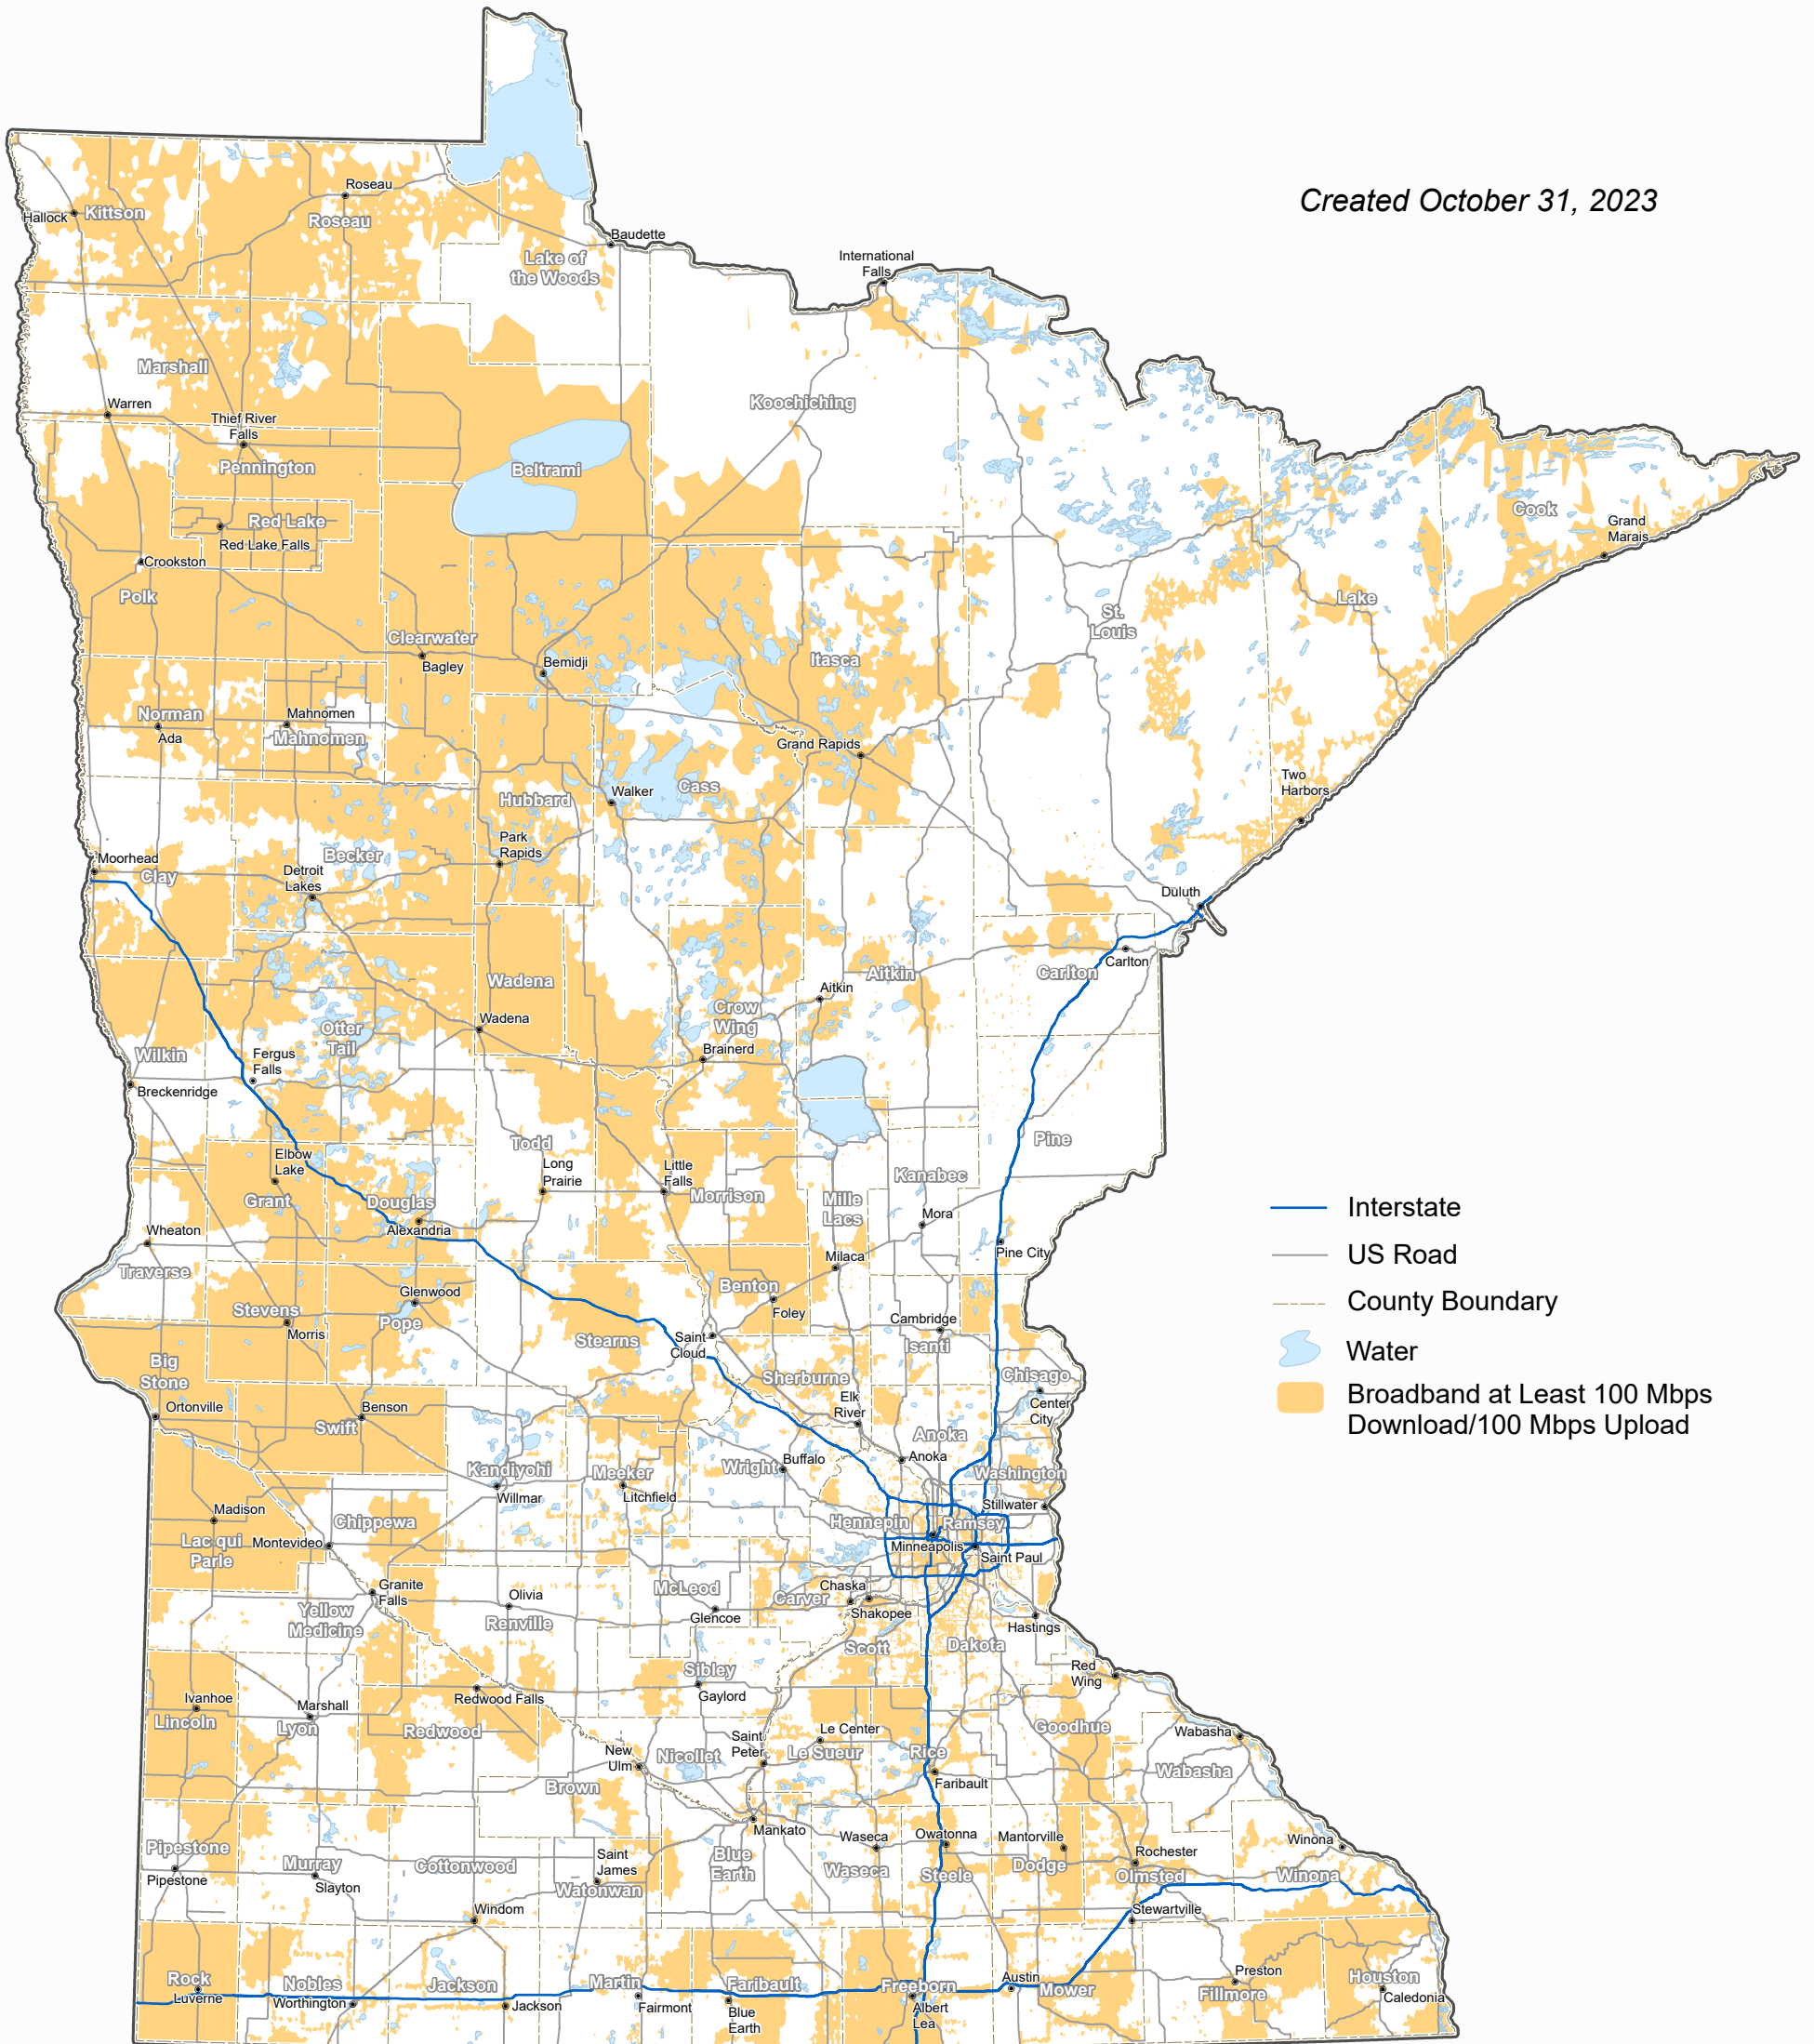

2023 Provider Broadband Service Inventory

Wireline Broadband Service at Advertised Speeds of at Least
100 Mbps Downstream and 100 Mbps Upstream

Created October 31, 2023

-  Interstate
-  US Road
-  County Boundary
-  Water
-  Broadband at Least 100 Mbps Download/100 Mbps Upload

This map was prepared by Connected Nation under contract with the Minnesota Department of Employment and Economic Development. The map represents areas of broadband service availability based on provider data submitted to and analyzed by Connected Nation. This release reflects updates received as of October 2023.

Submit questions or recommended changes to:
DEED.broadband@state.mn.us

Coverage based on thiesen polygons and are a derivative product using the fabric locations provided for use by the state by the FCC/CostQuest Associates, Inc. (Version 3.2). Additional maps and data are available at <http://mn.gov/deed/programs-services/broadband/maps>